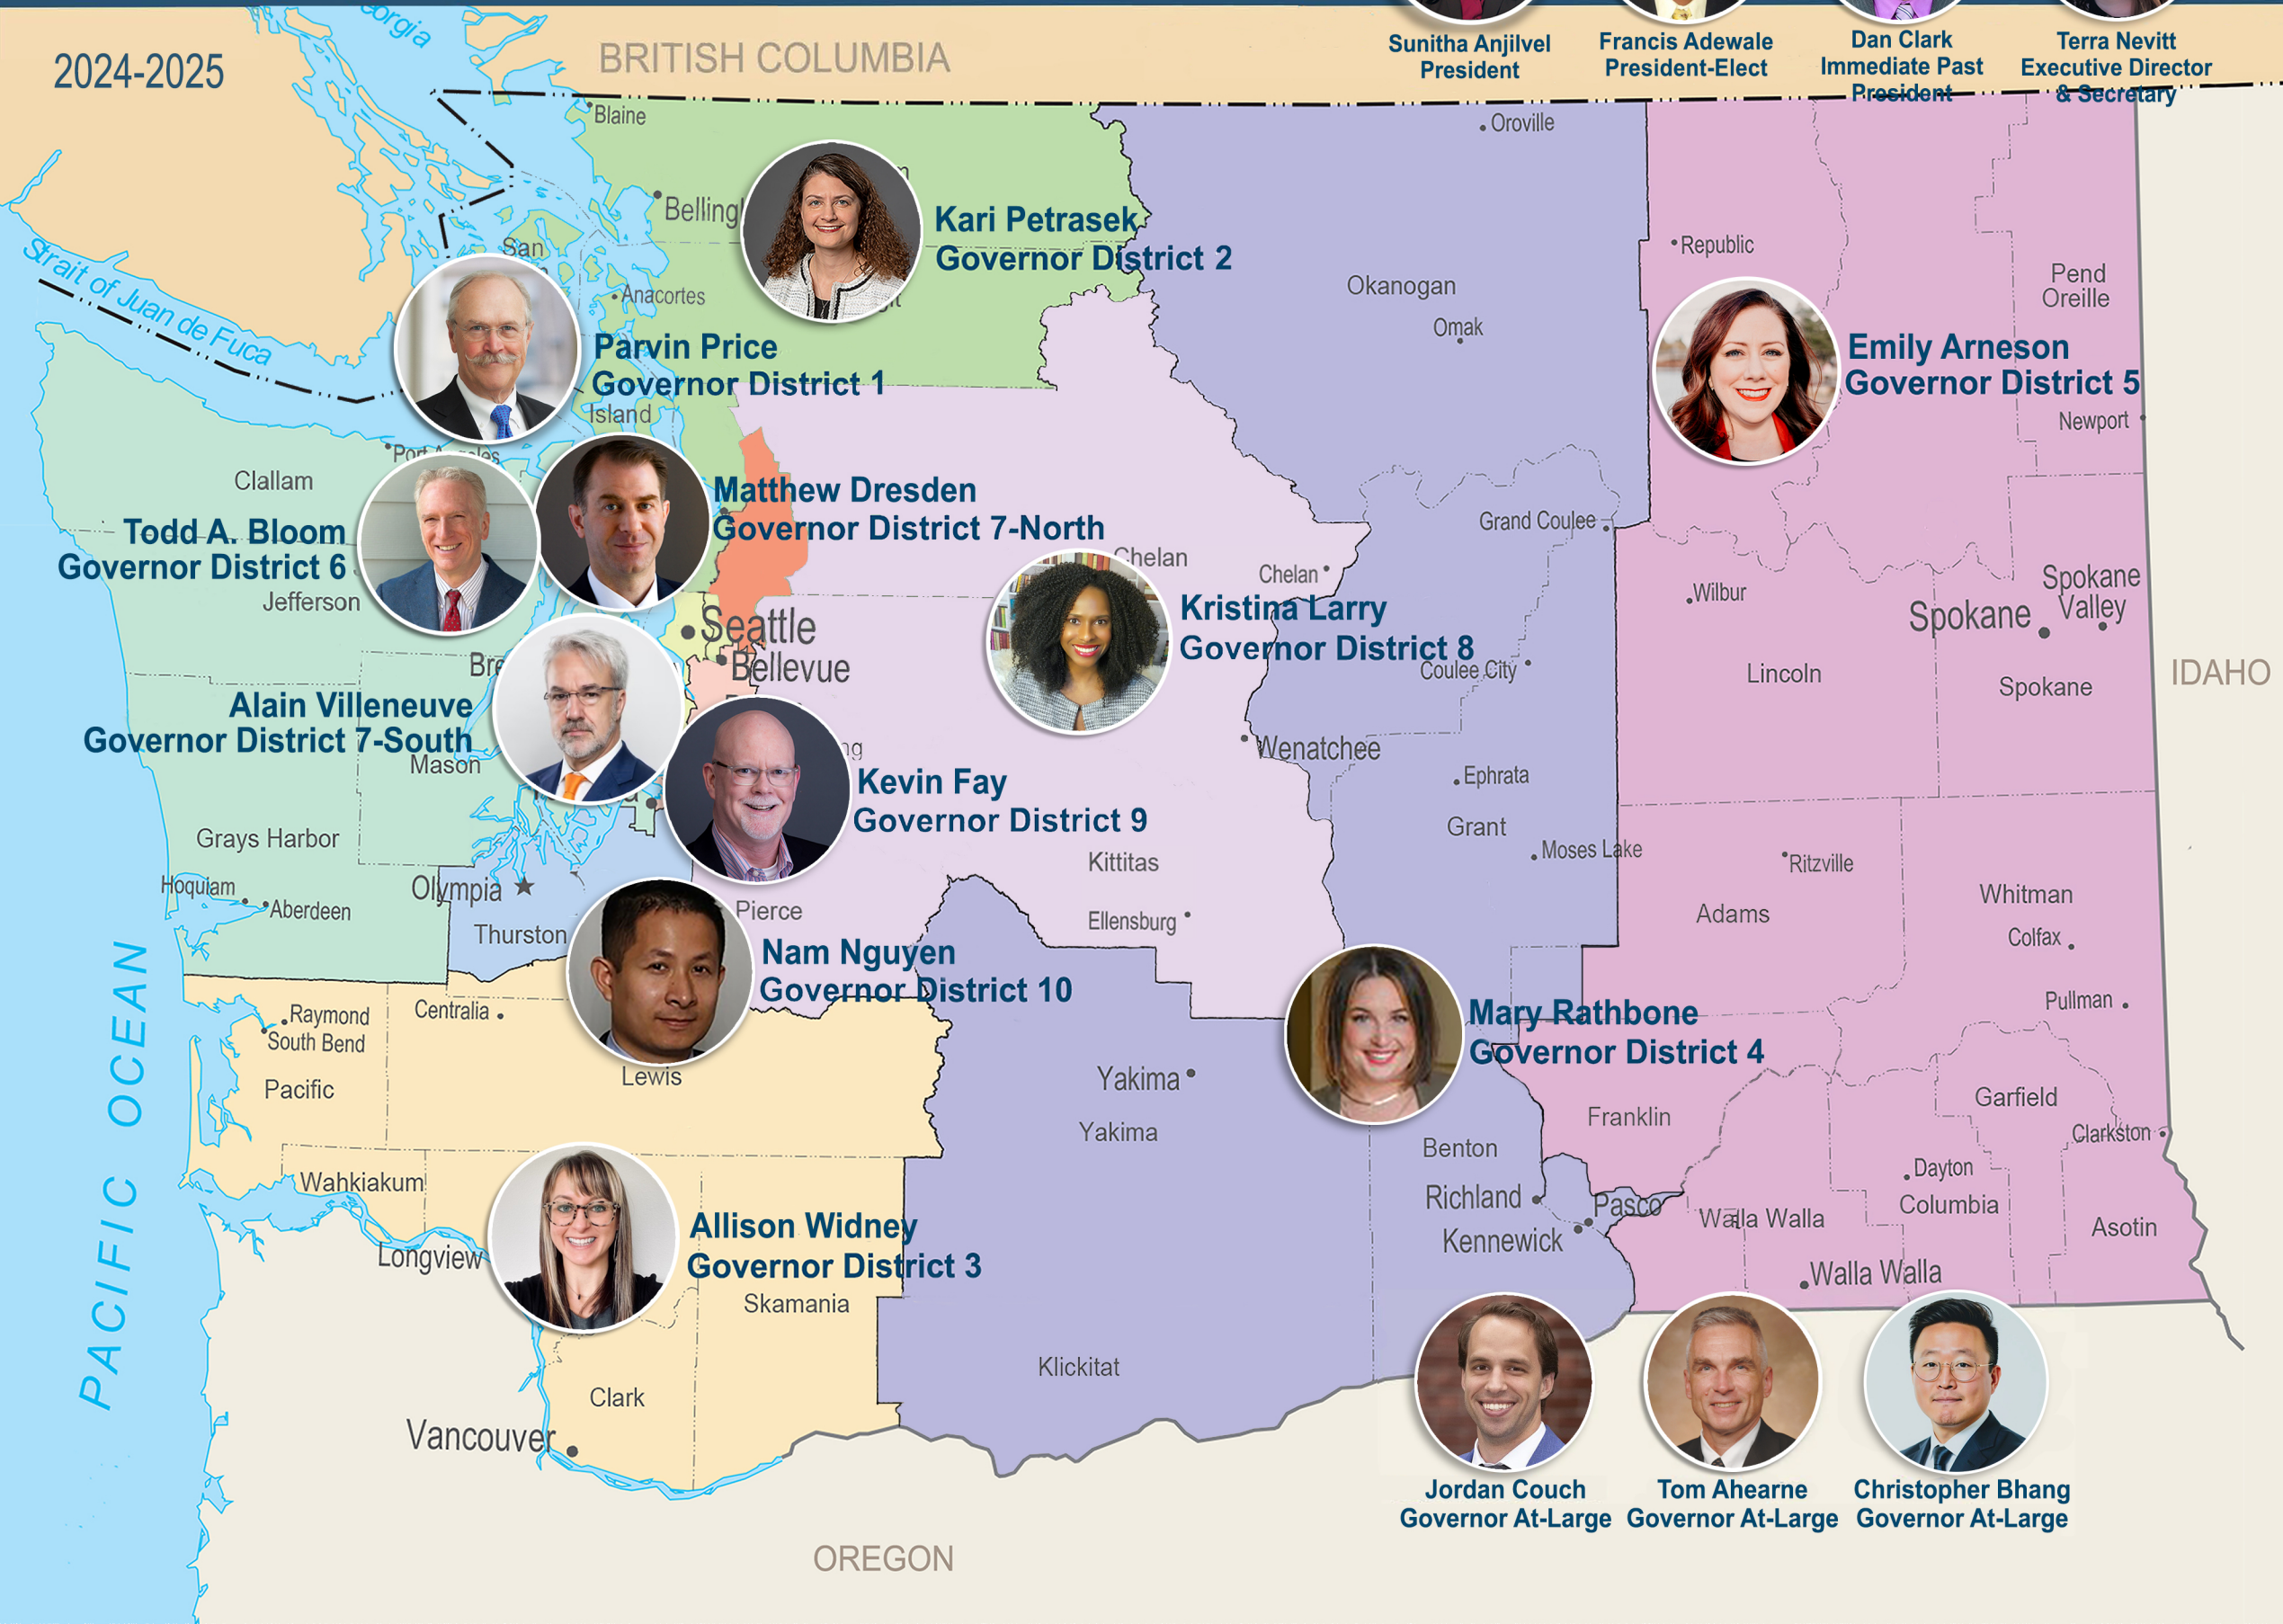

WSBA Board of Governors CONGRESSIONAL DISTRICT MAP

Sunitha Anjilvel
President

Francis Adewale
President-Elect

Dan Clark
Immediate Past
President

Terra Nevitt
Executive Director
& Secretary

2024-2025

Kari Petrusek
Governor District 2

Parvin Price
Governor District 1

Emily Arneson
Governor District 5

Todd A. Bloom
Governor District 6

Matthew Dresden
Governor District 7-North

Kristina Larry
Governor District 8

Alain Villeneuve
Governor District 7-South

Kevin Fay
Governor District 9

Mary Rathbone
Governor District 4

Nam Nguyen
Governor District 10

Allison Widney
Governor District 3

Jordan Couch
Governor At-Large

Tom Ahearne
Governor At-Large

Christopher Bhang
Governor At-Large