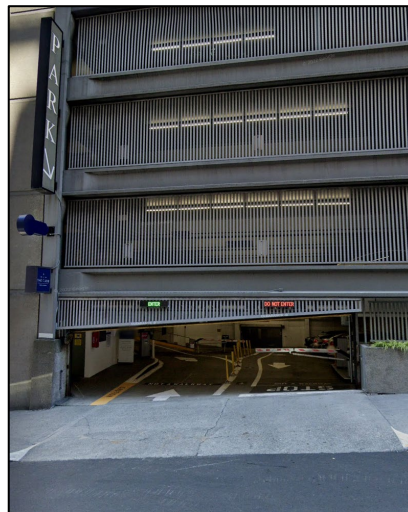

UNIVERSITY STREET

The two basement stalls are directly across from the service elevator. The service elevator may be used to get to the 1st floor lobby, then use the passenger elevators to reach the 6th floor.

Cobb Building (University-side):

Accessible parking stalls are available on levels C, E, G, I, K, M by the elevator.