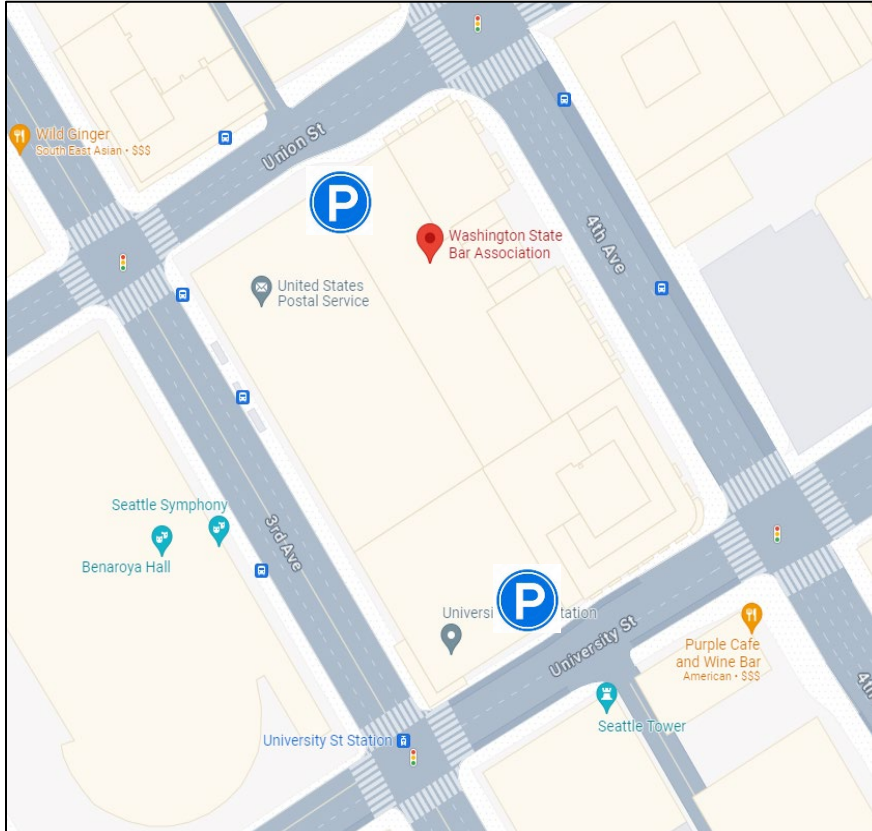

# VISITOR PARKING INFORMATION

Washington State Bar Association | 1325 4<sup>th</sup> Avenue, Suite 600 | Seattle, WA 98101-2539

## Accessible Parking:

Accessible parking stalls are available on both Union and University sides of the garage.

### **Puget Sound Plaza (Union-side):**

Accessible parking stalls available on the Basement, 2<sup>nd</sup>, and 3<sup>rd</sup> floor near the elevator.